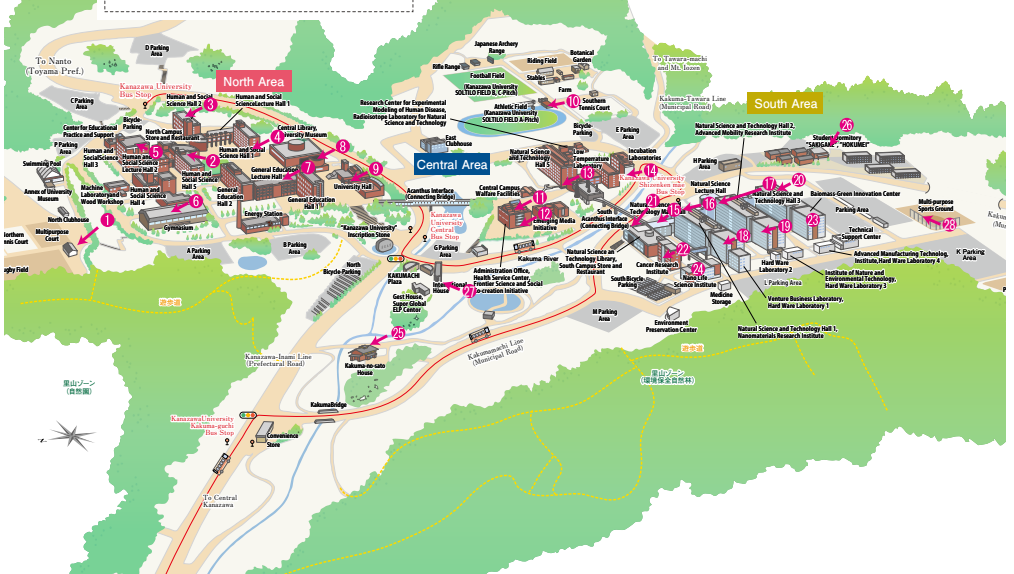

Emergency equipment locations (AEDs, stretchers, etc.)

金沢大学 角間 キャンパスマップ

KANAZAWA UNIVERSITY KAKUMA CAMPUS MAP

	Facility	AED	Wheeled Stretcher	Wheelchair	Simple Stretcher	Rescue Sheet*
North Area	1 Rugby Field	●				
	2 Human and Social Science Lecture Hall 2 1F Entryway	●				
	3 Human and Social Science Hall 2 2F	●		●		●
	4 Human and Social Science Hall 1 1F	●		●		●
	5 Human and Social Science Hall 3 1F	●		●		●
	6 Gymnasium 1F	●	●	●	●	●
	7 General Education Lecture Hall 2F	●		●	●	●
	8 Central Library, University Museum 2F	●		●		●
	9 University Hall 2F (in Front of the Administrative Office)	●		●		●
	10 Athletic Field	●				
Central Area	11 Main Building 2F Educational and Student Affairs Department Lobby	●				
	12 Main building 1F Health Service Center	●	●	●	●	●
	13 Natural Science and Technology Hall 5 1F	●		●		●
	14 Incubation Facility Lobby 1F	●		●		●

	Facility	AED	Wheeled Stretcher	Wheelchair	Simple Stretcher	Rescue Sheet*
South Area	15 Natural Science and Technology Main Hall G2 F Office	●		●		●
	16 Natural Science and Technology Main Hall G2 F Health Service Center, South Office	●	●	●		●
	17 Natural Science and Technology Main Hall 1F (in Front of Workshop (2))	●	●	●	●	●
	18 Natural Science and Technology Hall 1 2F (in Front of the Elevator Between Blocks 5 and C)	●	●	●	●	●
	19 Natural Science and Technology Hall 2 2F (in Front of the Elevator Between Blocks 5 and C)	●	●	●	●	●
	20 Natural Science and Technology Hall 3 2F (in Front of the B Block Elevators)	●	●	●	●	●
	21 Natural Science and Technology Library	●				
	22 Cancer Research Institute	●				
	23 Biomass-Green Innovation Center	●				
	24 Nano Life Science Institute	●				
	25 50th Anniversary Memorial Hall, Kakuma-to-Sato House 1F Laboratory	●		●		
	26 Student Dormitory	●				
	27 International House 1F	●				
	28 Multi-purpose Sports Ground	●				

*Waterproof thermal covering

**Entrance 1F